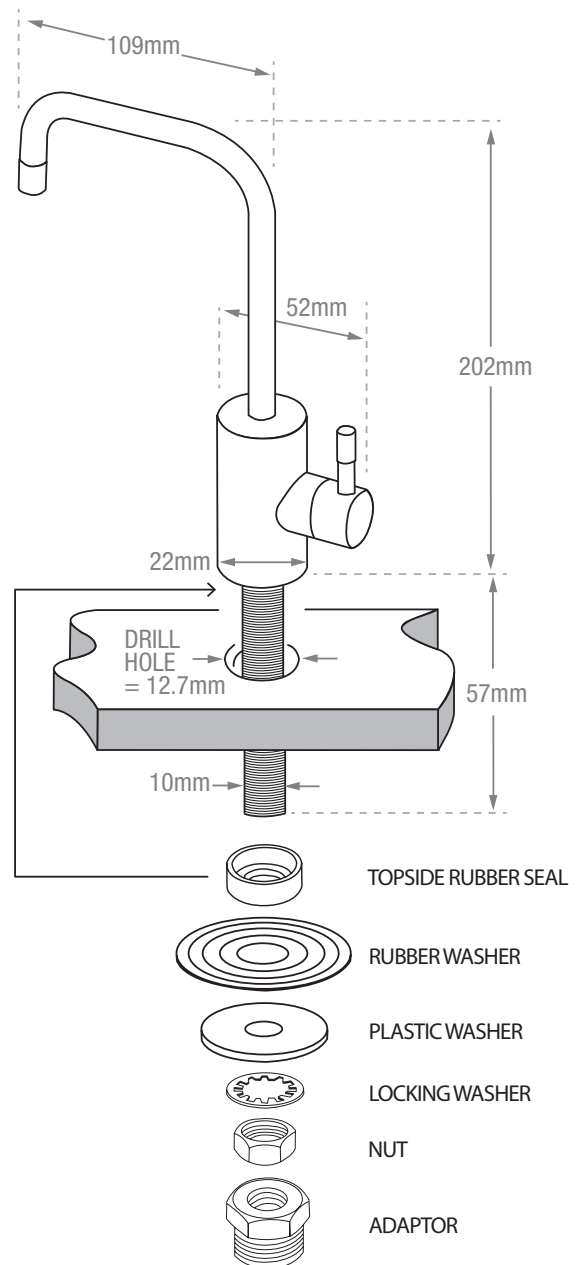

SPECIFICATIONS

WFA Filter Tap (goose neck)

T-GN

INCLUSIONS

TOPSIDE RUBBER SEAL*

RUBBER WASHER

PLASTIC WASHER

LOCKING WASHER

NUT

ADAPTOR

*This topside rubber seal is inserted into the bottom of the tap before it is placed into the hole on the sink

To find out more call us on 02 9905 6211
Or if you prefer, you can email us at sales@wfa.com.au

WaterFilters
AUSTRALIA

SPECIFICATIONS

WFA Filter Tap (square neck)

T-SQ

INCLUSIONS

TOPSIDE RUBBER SEAL*

RUBBER WASHER

PLASTIC WASHER

LOCKING WASHER

NUT

ADAPTOR

*This topside rubber seal is inserted into the bottom of the tap before it is placed into the hole on the sink

To find out more call us on 02 9905 6211
Or if you prefer, you can email us at sales@wfa.com.au