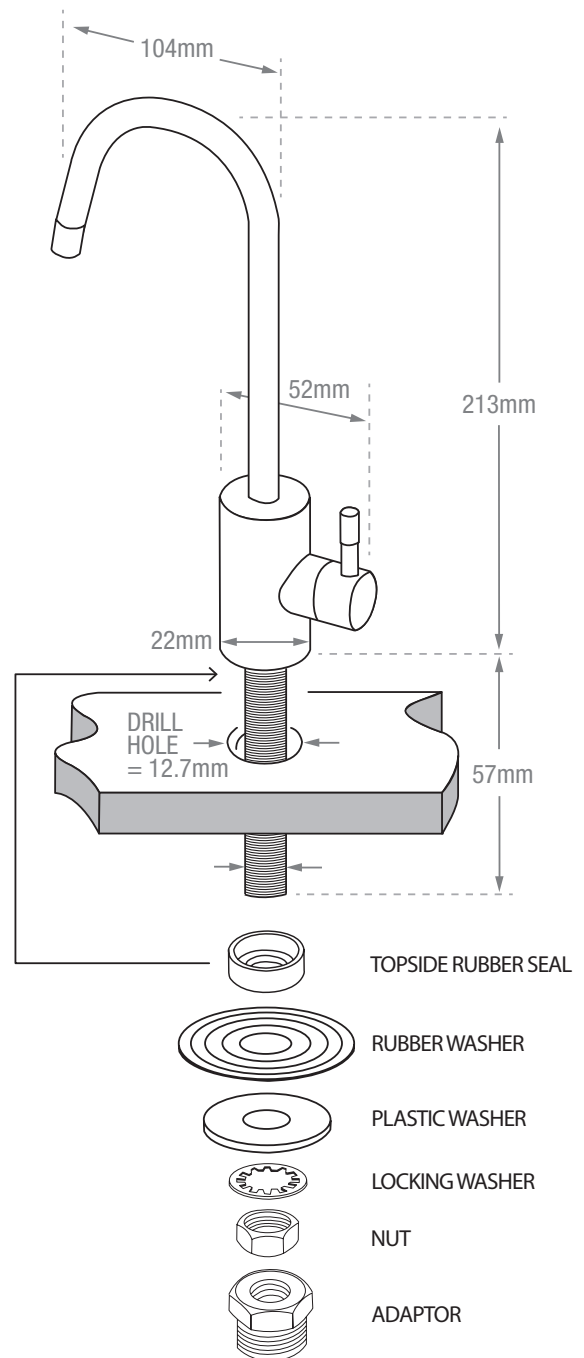

SPECIFICATIONS

WFA Filter Tap (goose neck)

T-GN

INCLUSIONS

TOPSIDE RUBBER SEAL*

RUBBER WASHER

PLASTIC WASHER

LOCKING WASHER

NUT

ADAPTOR

*This topside rubber seal is inserted into the bottom of the tap before it is placed into the hole on the sink

To find out more call us on 02 9905 6211
Or if you prefer, you can email us at sales@wfa.com.au

WaterFilters
AUSTRALIA

SPECIFICATIONS

WFA Filter Tap (square neck)

T-SQ

INCLUSIONS

TOPSIDE RUBBER SEAL*

RUBBER WASHER

PLASTIC WASHER

LOCKING WASHER

NUT

ADAPTOR

*This topside rubber seal is inserted into the bottom of the tap before it is placed into the hole on the sink

To find out more call us on 02 9905 6211
Or if you prefer, you can email us at sales@wfa.com.au