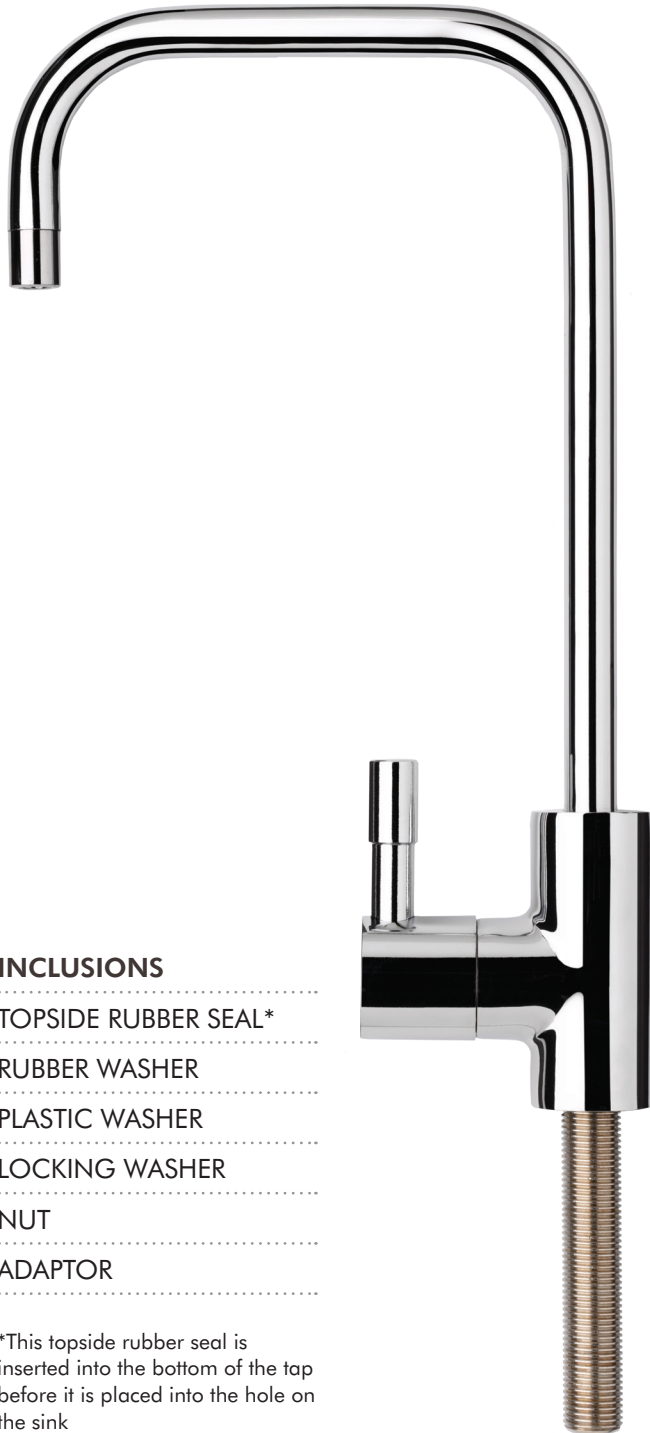

SPECIFICATIONS

WFA Filter Tap (goose neck)

T-GN

INCLUSIONS

TOPSIDE RUBBER SEAL*

RUBBER WASHER

PLASTIC WASHER

LOCKING WASHER

NUT

ADAPTOR

*This topside rubber seal is inserted into the bottom of the tap before it is placed into the hole on the sink

To find out more call us on 02 9905 6211
Or if you prefer, you can email us at sales@wfa.com.au

WaterFilters
AUSTRALIA

SPECIFICATIONS

WFA Filter Tap (square neck)

T-SQ

INCLUSIONS

TOPSIDE RUBBER SEAL*

RUBBER WASHER

PLASTIC WASHER

LOCKING WASHER

NUT

ADAPTOR

*This topside rubber seal is inserted into the bottom of the tap before it is placed into the hole on the sink

To find out more call us on 02 9905 6211
Or if you prefer, you can email us at sales@wfa.com.au